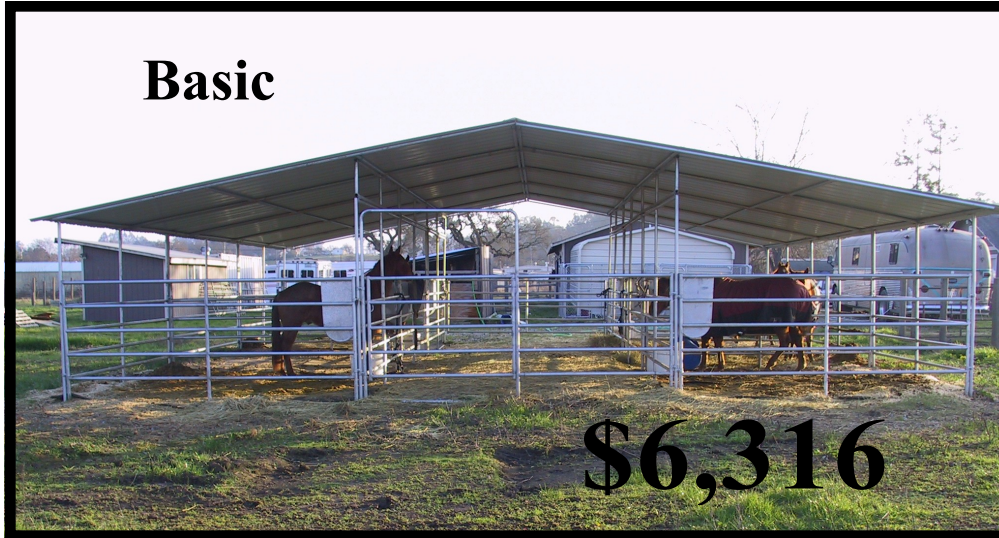

6 Stall Mare Motel

12' X 12' Corrals
12' Breezeway
5 Rail Panels

Basic

\$6,316

Deluxe

\$8,758

(Shown with Optional Solid Walls,
Breezeway doors and Additional Paddocks)

Options:	Engineering Package	\$ 1100.00
	Color Roofing - Add	\$ 462.00
	Anchors	\$ 128.00

**Ask about Delivery
& Installation pricing**

S & BARNS
BUILDINGS & FENCE

PO Box 1129
Rohnert Park, CA 94927
3224 Dutton Ave, Santa Rosa CA 95407
(707) 523-3513
www.scbarns.com

**Other Sizes
Available**

- All Prices Represent a Cash Discount.
- All Sales are Final.
- No Refunds on Custom Orders..